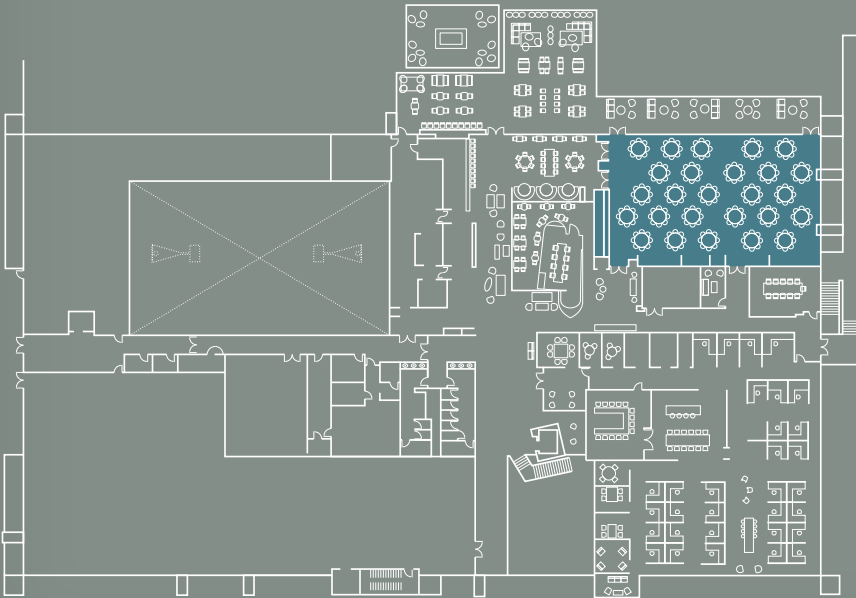

Americana

3,839 sq. ft.

Maximum Occupancy: 250

LEVEL TWO

AUDIO / VISUAL CAPABILITY

CONNECTIVITY

- Enterprise level Wi-Fi with up to 100 mbs of bandwidth to support business applications, press events, and WebEx

- Three HD high lumen projectors with 160" screens
- Four laptop inputs that include both analog video (VGA) with audio and digital video (HDMI) located in floor boxes
- Three laptop inputs that include both analog video (VGA) with audio and digital video (HDMI) located in wall input plates
- Live TV

CONTROL SYSTEM

- Two iPad-based system controllers, wall mounted; these devices can select between the room inputs and control volume

FOR SPECIFIC PACKAGE INFORMATION AND RATES, CONTACT
events@farmerandtheseahorse.com