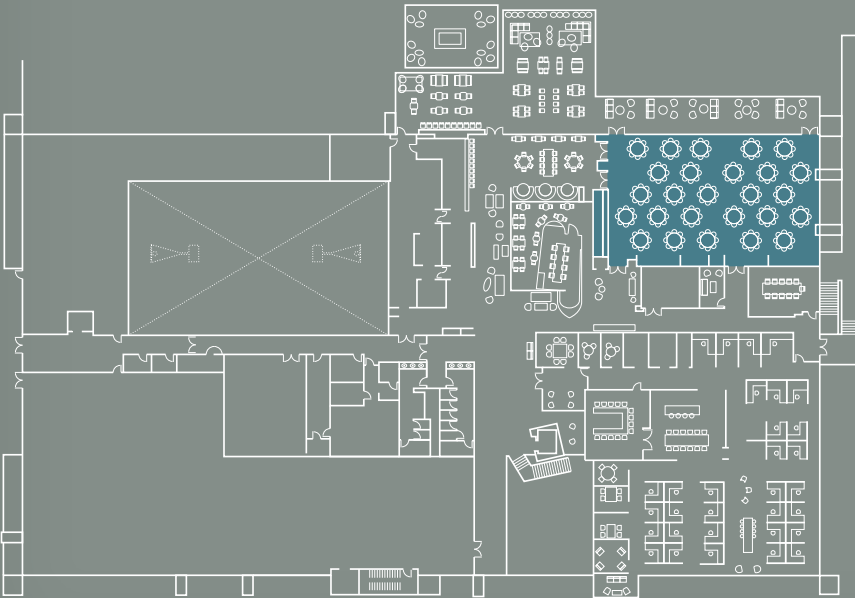

# Americana

3,839 sq. ft.

Maximum Occupancy: 250

LEVEL TWO