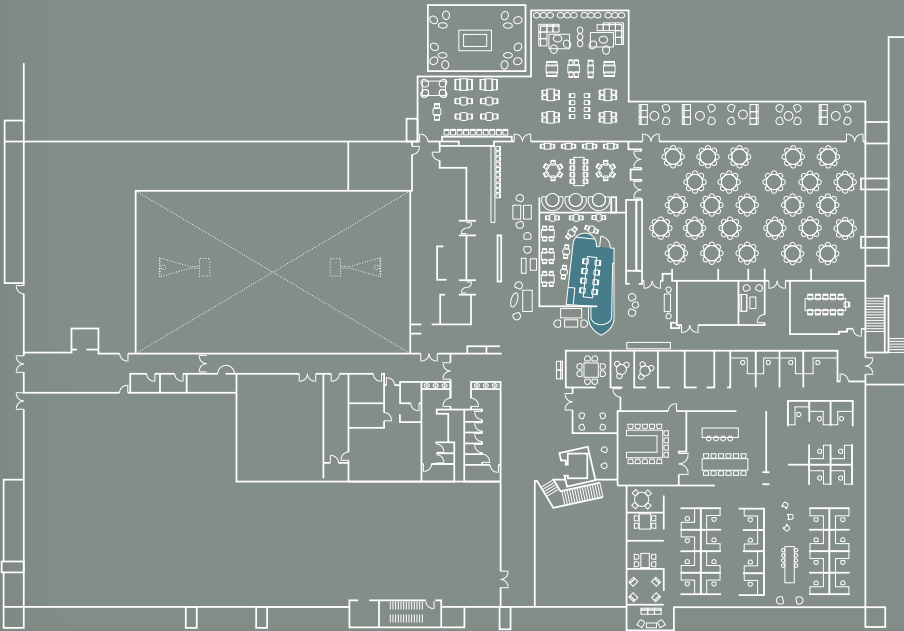

# The Airstream

378 sq. ft.

Maximum Occupancy: 12

LEVEL TWO

### VIDEO

- Two laptop inputs that include analog video (VGA) with audio and digital video (HDMI) located at the conference table
- An 80" HD LCD display capable of accepting a variety of video from various laptops
- Live TV