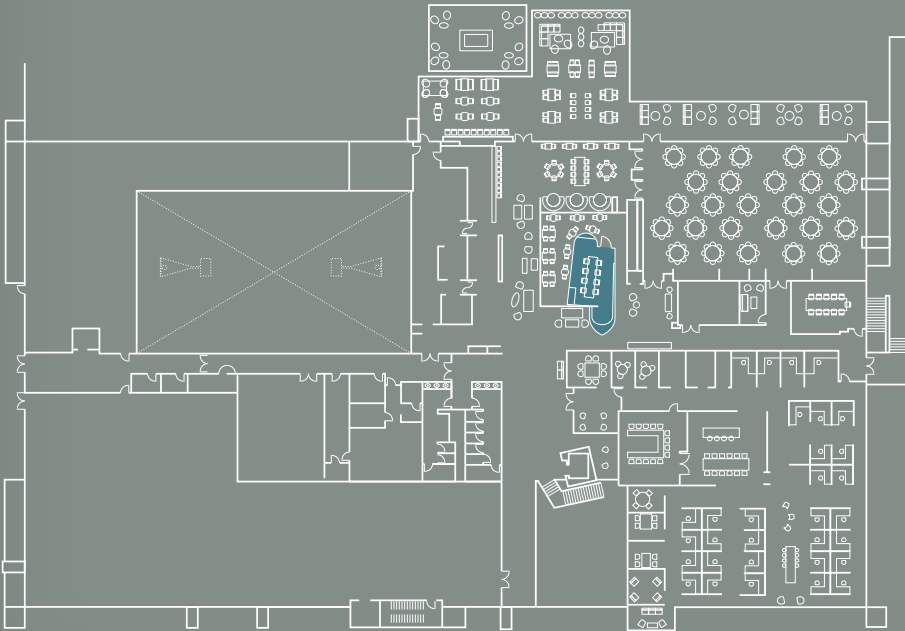

The Airstream

378 sq. ft.

Maximum Occupancy: 12

LEVEL TWO

AUDIO / VISUAL CAPABILITY

CONNECTIVITY

- Enterprise level Wi-Fi with up to 100 mbs of bandwidth to support business applications, press events, and WebEx

VIDEO

- Two laptop inputs that include analog video (VGA) with audio and digital video (HDMI) located at the conference table
- An 80" HD LCD display capable of accepting a variety of video from various laptops
- Live TV

CONTROL SYSTEM

- One iPad-based system controller that can select between table inputs, volume control, private music, and Direct TV controls
- Table includes power connections and USB charging located inside the AV input table box