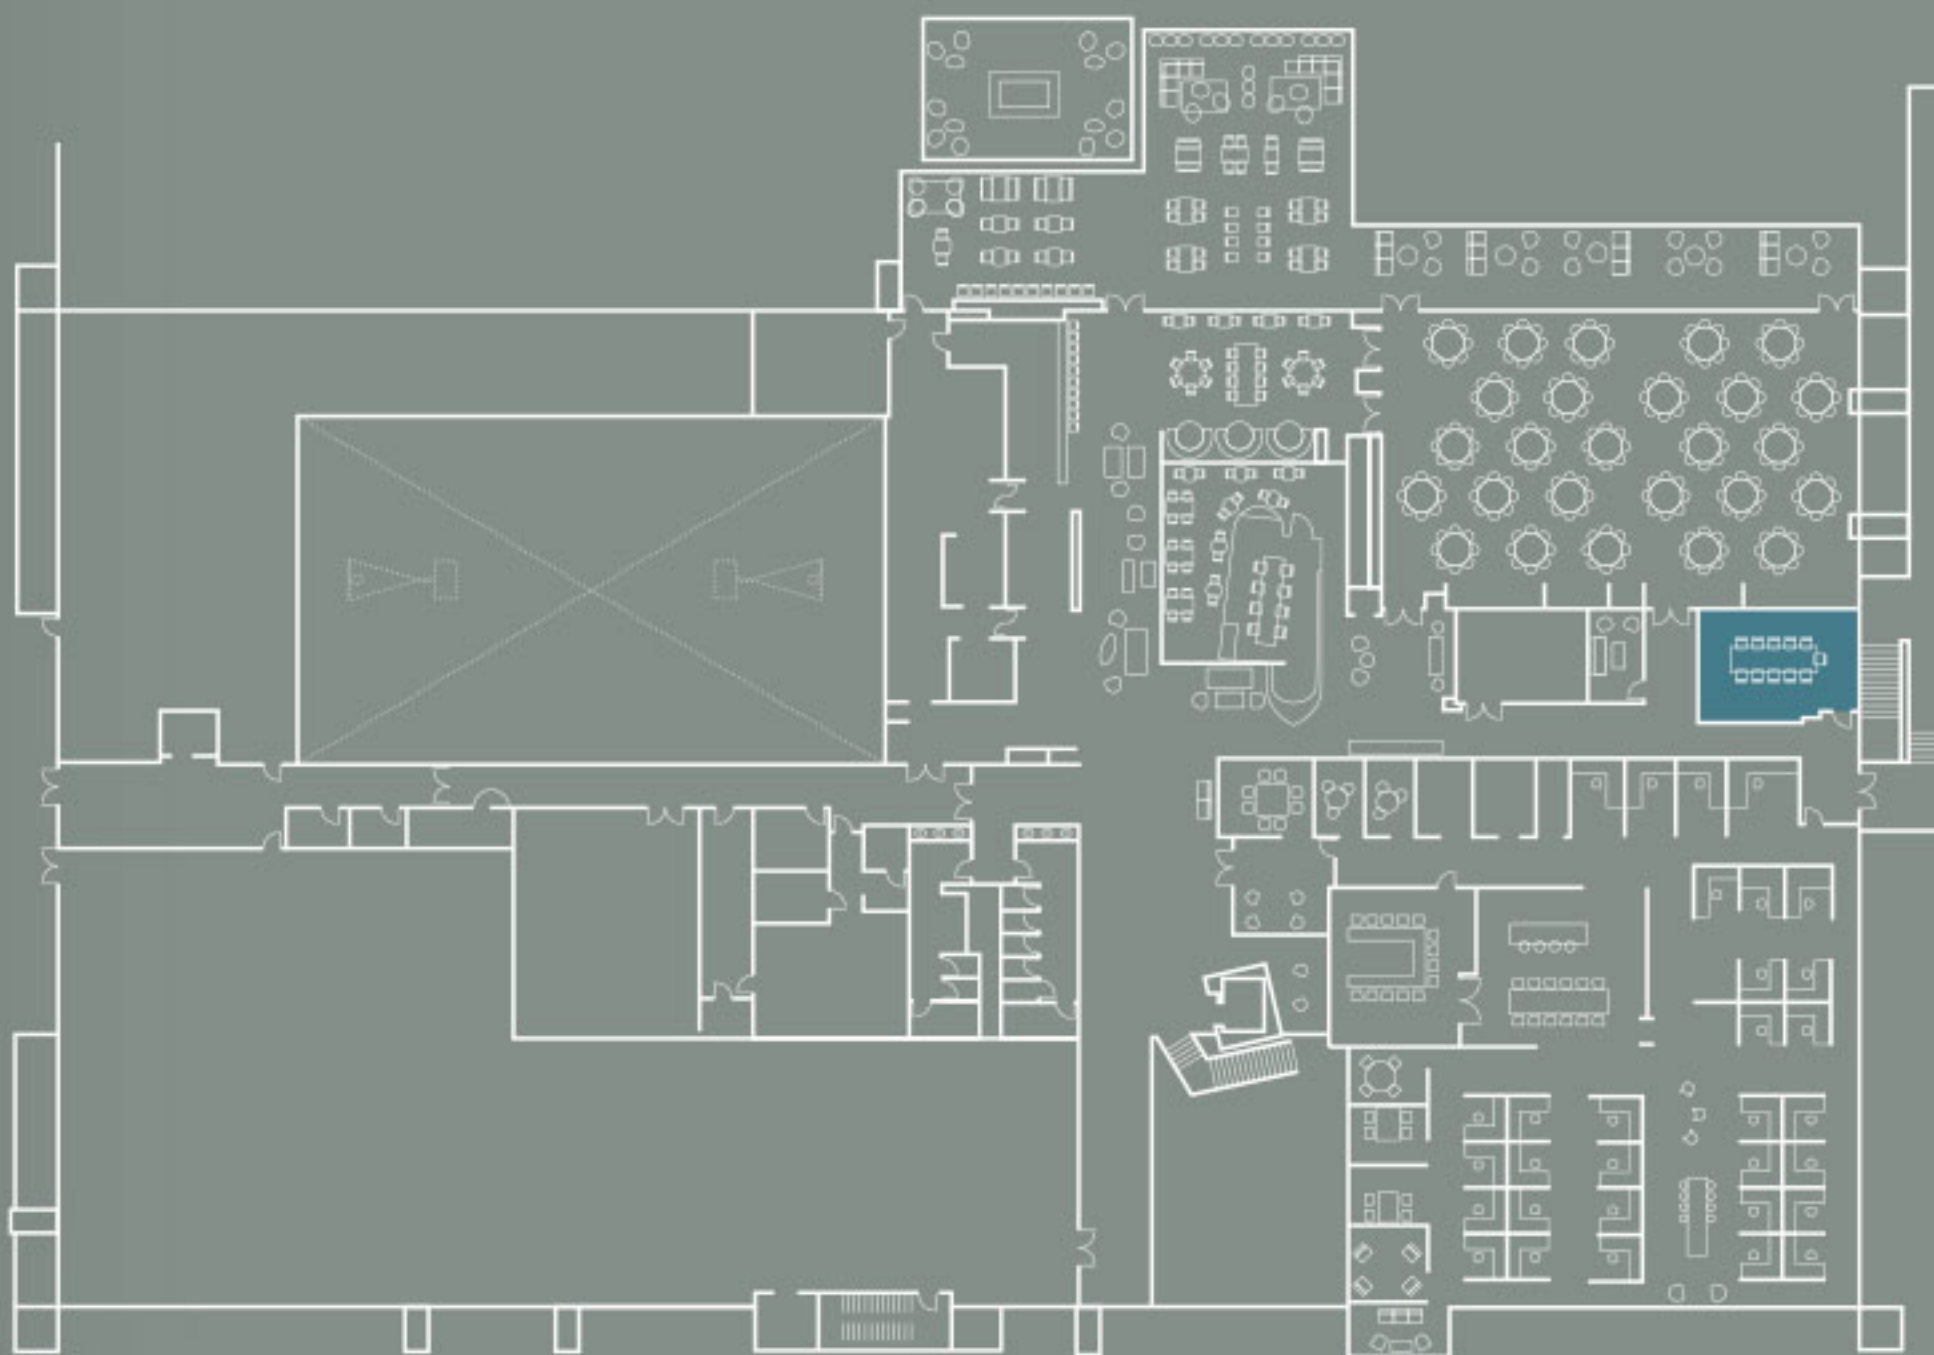

---

B I R C H

---

\* THE  
*Alexandria*

AT TORREY PINES

## Birch

451 sq. ft.

Table Capacity: 11

Maximum Occupancy: 30

### VIDEO

- One 90" LED display, computer inputs for presentations
- HD videoconference camera for presentation share and capture in the rear of the room
- Teleconferencing capabilities